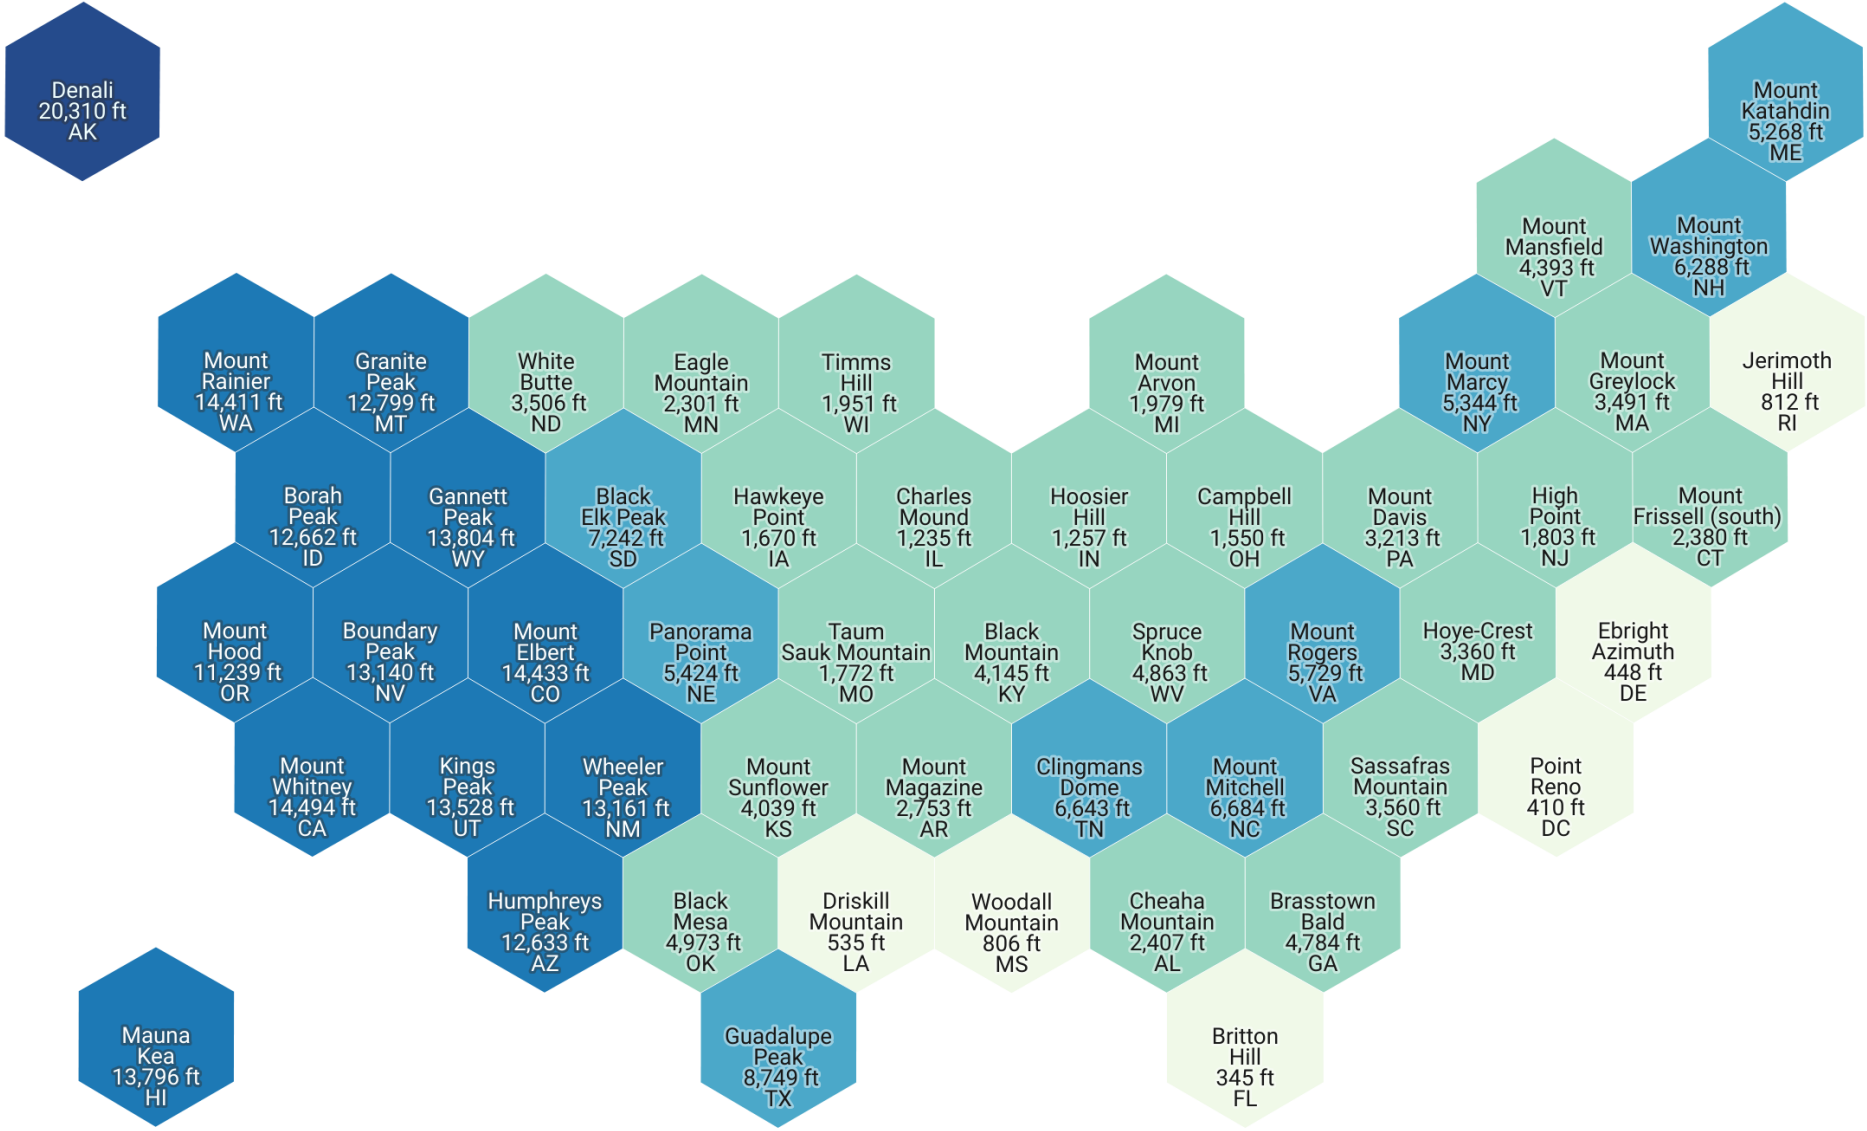

# Highest Elevation in Every U.S. State

**Elevation**  
 Less than 1,000 ft   1000 - 4,999 ft   5000 - 9,999 ft   10,000 - 19,999 ft   More than 20,000 ft

Map created by: GeographyRealm.com

Source: Elevation data (USGS): <https://www.usgs.gov/educational-resources/highest-and-lowest-elevations> • Map data: Telegrams/NPR • Created with Datawrapper